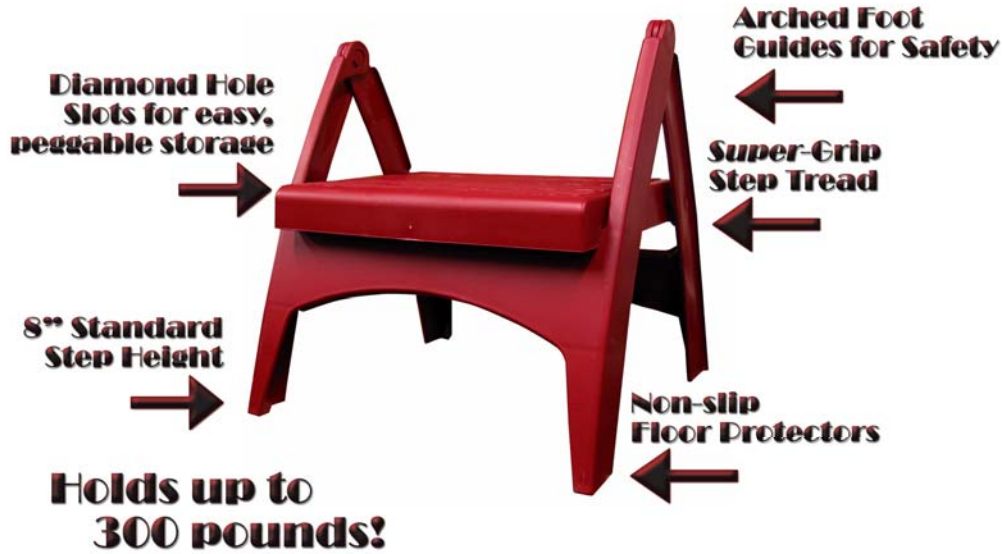

Step Stool

*Introducing Adams' New Quik-Fold Step Stool-
A Step Ahead of the Competition*

Model	Colors	Case Pk
8530-02-3730	Black	6
8530-23-3730	Desert Clay	6
8530-34-3730	Kitchen Red	6
8530-48-3730	White	6

- Step Dimensions: 9" L x 11.5" W x 8" H
- Case Dimensions: 19.625" L x 13.75" W x 16.5" H
- Cube: 2.5766
- Case Weight: 15.12 lbs.
- Pallet Count: 18 Cases Ti-Hi: 6 x 3